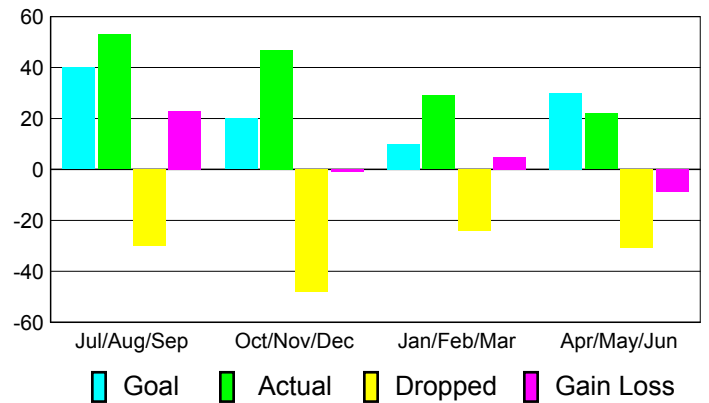

Membership Results 2010-2011

Goal, New, Dropped, Gain/Loss

Comparison of Membership Gain/Loss

Current Year Compared to the Previous Year