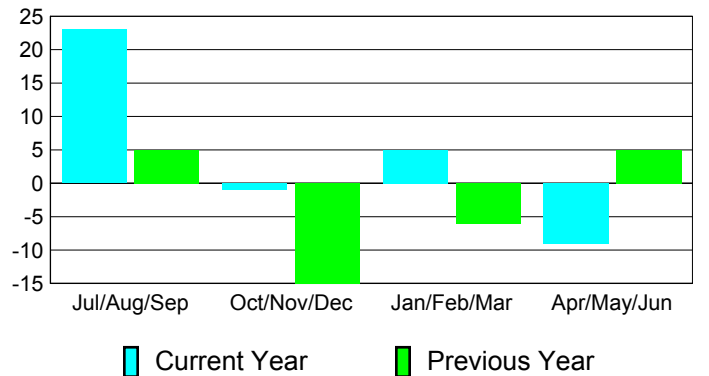

Membership Results
2010-2011

Membership
2009-2010

Month	Net Memb Goal	Actual New Memb	Actual Dropped Memb	Gain/Loss of Memb	Gain/Loss of Memb
Jul/Aug/Sep	40	53	-30	23	5
Oct/Nov/Dec	20	47	-48	-1	-15
Jan/Feb/Mar	10	29	-24	5	-6
Apr/May/June	30	22	-31	-9	5
Totals	100	151	-133	18	-11

Membership Results 2010-2011

Goal, New, Dropped, Gain/Loss

Comparison of Membership Gain/Loss

Current Year Compared to the Previous Year

Gender Comparison 2010-2011

Jul/Aug/Sep

Oct/Nov/Dec

Jan/Feb/Mar

Apr/May/June

Male

Female